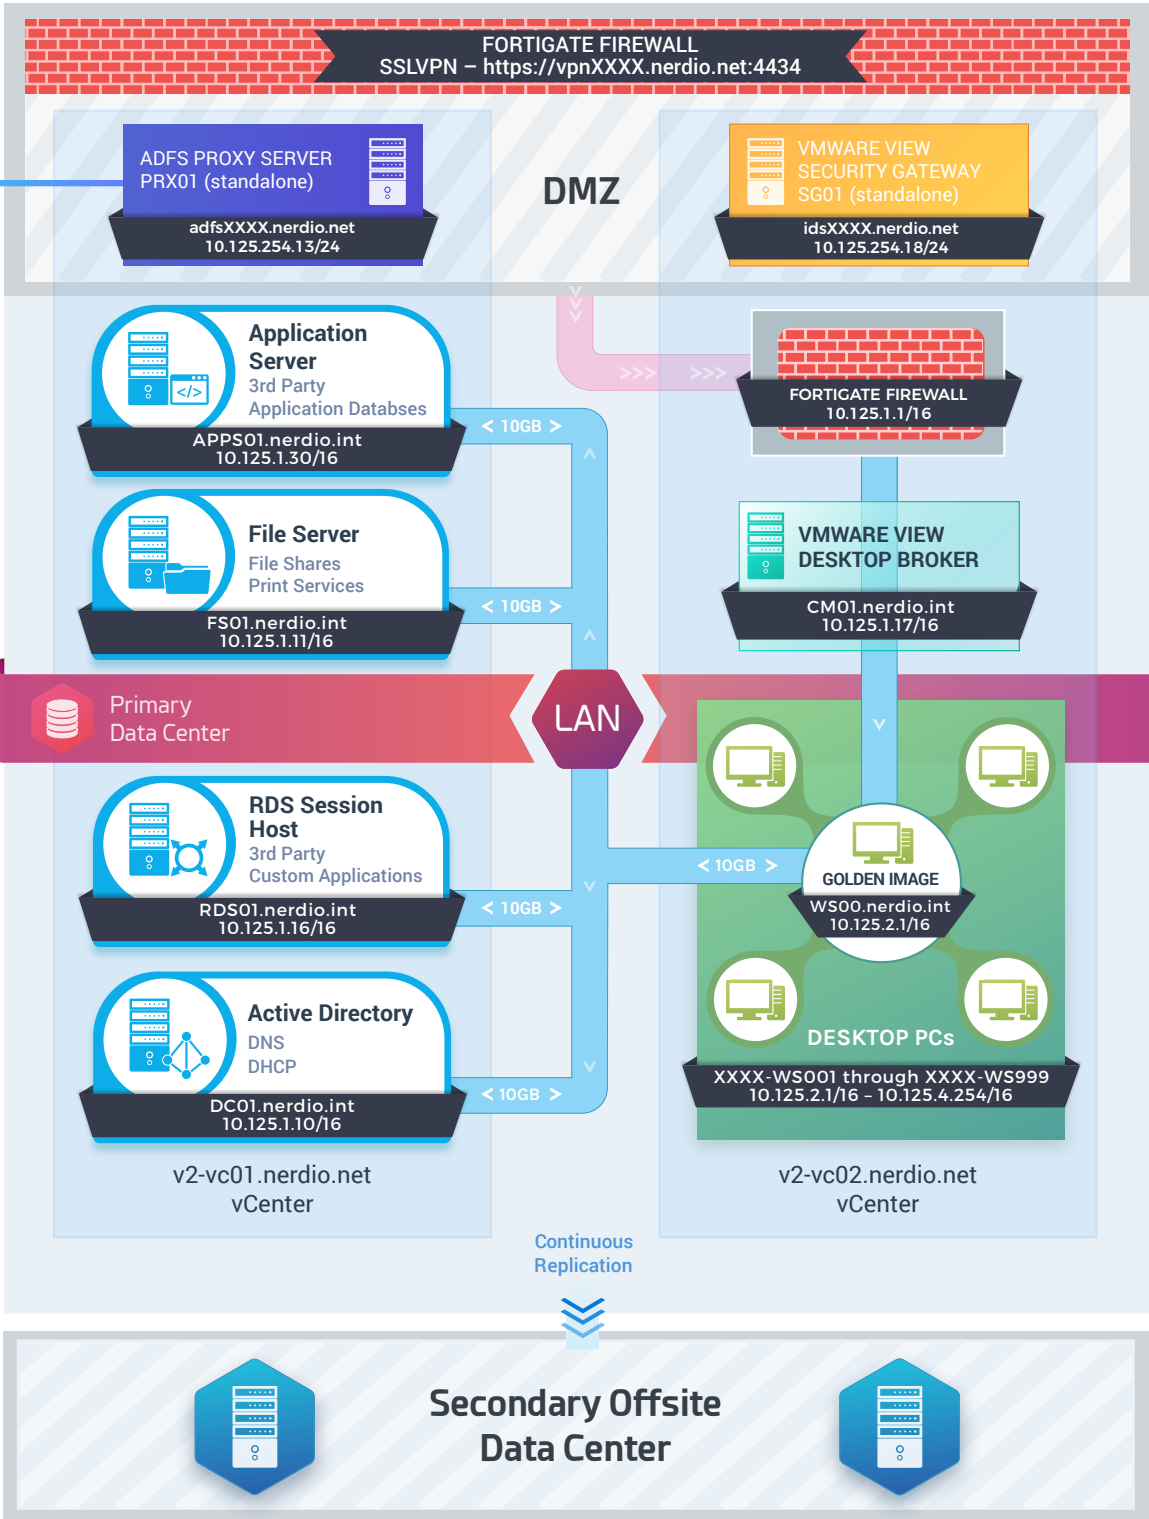

Microsoft
Office 365

Domains:
 nerdioXXXX.onmicrosoft.com—default
 XXXX.nerdio.net—custom (federated)
 Company domain—custom (federated)

NPC System Diagram